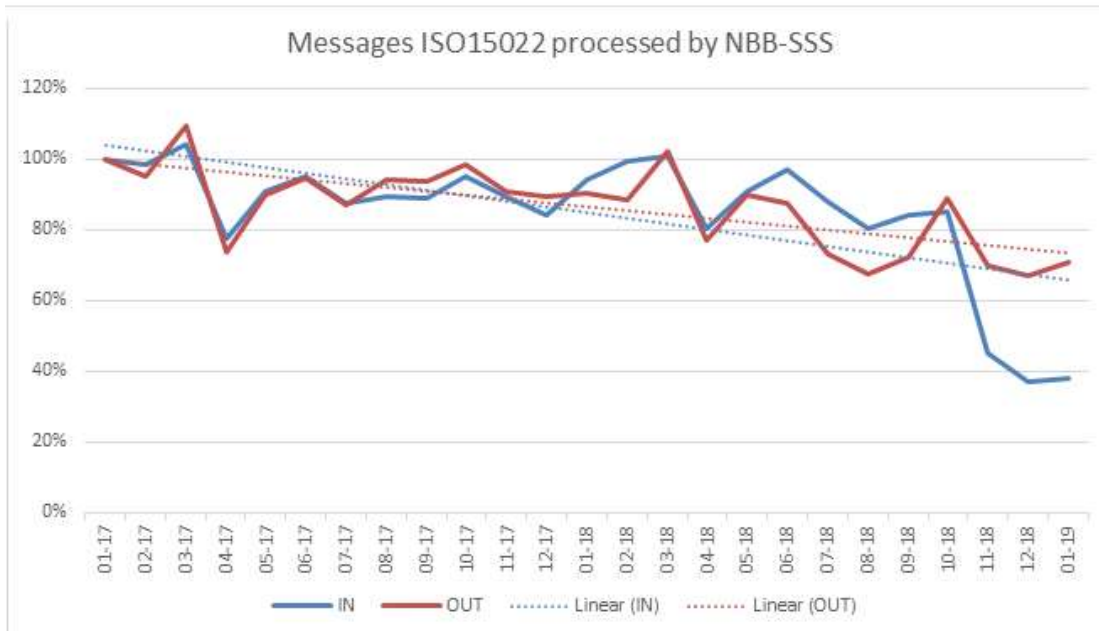

Percentage of ISO15022 messages 01/2017 – 01-2019

Observations:

- Min 60 % for the incoming over observed period
- Min 30% for the outgoing over observed period
- The volume of instructions has increased slightly, the delta is in ISO20022