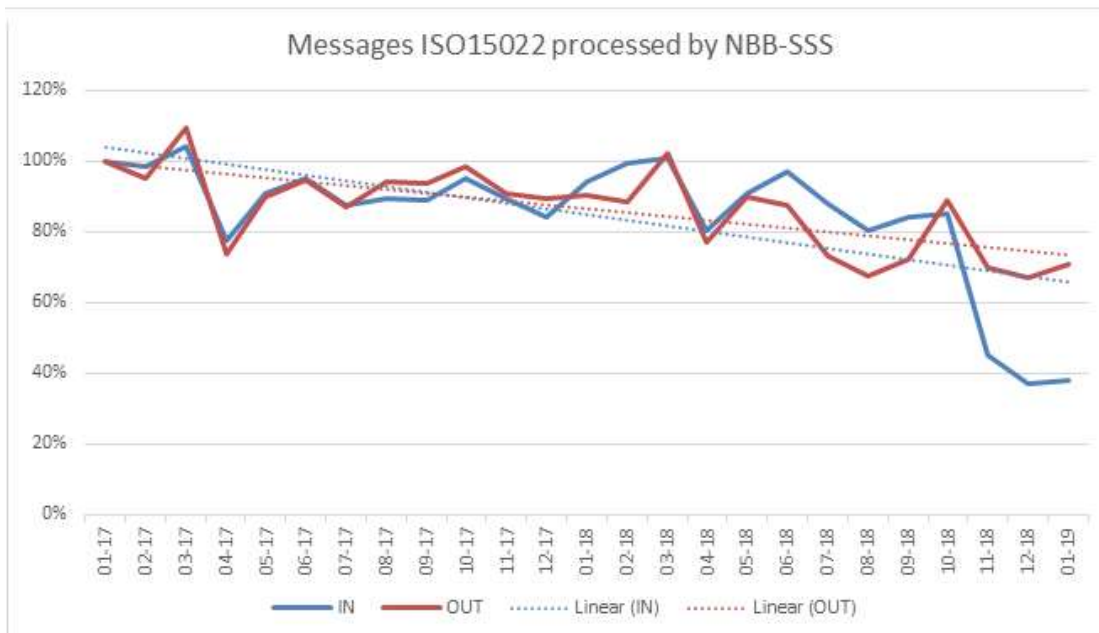

Percentage of ISO15022 messages 01/2017 – 01-2019

Observations:

- Min 60 % for the incoming over observed period
- Min 30% for the outgoing over observed period
- The volume of instructions has increased slightly, the delta is in ISO20022